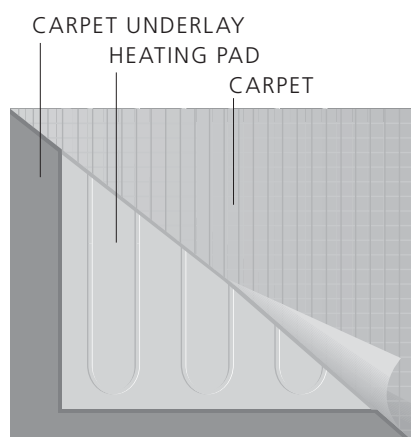

Warmtech's wafer thin undercarpet heater fits between the carpet and underlay.
If it wasn't for the lovely warm feeling in the room, you would never
know it had been fitted!

Undercarpet heating

warmtech
Underfloor Heating

Undercarpet heating

Warmtech's wafer-thin undercarpet heater fits between the carpet and underlay. Used worldwide - UK, USA & Europe, the undercarpet heater comes in a number of shapes and sizes designed to fit virtually every room. If it wasn't for the lovely warm feeling in the room, you would never know it had been fitted!

Features

User Friendly Ease of laying and connection, temperature control through programmable/non-programmable thermostats

Comfort Uniform heating and thermostat control provides an ultimate warmup experience

Width of the mat: 500mm

Heating cable spacing: centre to centre distance of 50mm

Cold lead: 3.0mm

Product Range

MODEL	WATTS	LENGTH (m)	WIDTH (m)
W2140	140	2.0	0.5
W2280	280	4.0	0.5
W2490	490	7.0	0.5
W2700	700	10.0	0.5
W2980	980	14.0	0.5
W21260	1,260	18.0	0.5
W21540	1,540	22.0	0.5