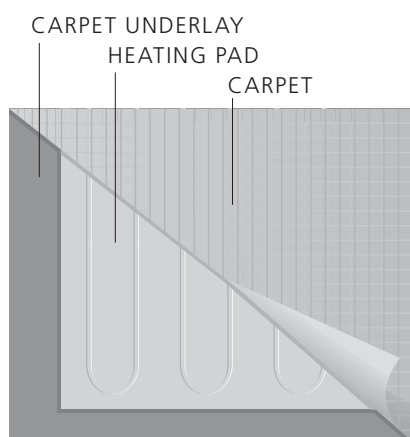

Undercarpet heating

Warmtech's wafer-thin undercarpet heater fits between the carpet and underlay. Used worldwide - UK, USA & Europe, the undercarpet heater comes in a number of shapes and sizes designed to fit virtually every room. If it wasn't for the lovely warm feeling in the room, you would never know it had been fitted!

Warmtech now offers you a new dimension in affordable, luxurious, effective heating which is simple to operate and maintenance-free. Simply set your thermostat to the desired comfort level and feel the luxurious warmth...

Features

User Friendly Ease of laying and connection, temperature control through programmable/non-programmable thermostats

Comfort Uniform heating and thermostat control provides an ultimate warmup experience

Environment friendly These mats consist of metals, primarily aluminium, which is now considered a green metal. It does not emit any green-house gases while heating.

Specifications

Standard wattage: 140W/sqm at 230V

Width of the mat: 500mm

Heating cable spacing: centre to centre distance of 50mm

Cold lead: 3.0mm

Product Range

MODEL	WATTS	LENGTH (m)	WIDTH (m)
W2140	140	2.0	0.5
W2280	280	4.0	0.5
W2490	490	7.0	0.5
W2700	700	10.0	0.5
W2980	980	14.0	0.5
W21260	1,260	18.0	0.5
W21540	1,540	22.0	0.5

Warmtech has heating experts and contractors nationwide, who will be pleased to provide more details on Warmtech's products and services. To contact us or to arrange a free, no-obligation quotation, please call 1300 138 126.

www.warmtech.com.au

warmtech
Underfloor Heating