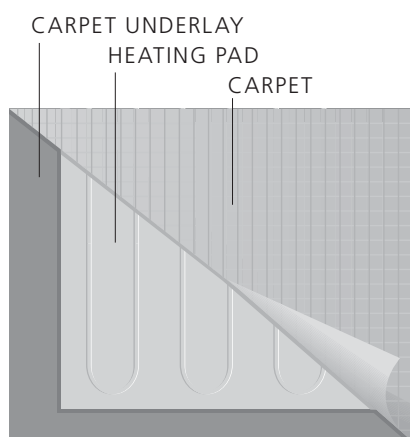

Warmtech's wafer thin undercarpet heater fits between the carpet and underlay.
If it wasn't for the lovely warm feeling in the room, you would never
know it had been fitted!

Undercarpet heating

warmtech
Underfloor Heating

Undercarpet heating

Warmtech's wafer-thin undercarpet heater fits between the carpet and underlay. Used worldwide - UK, USA & Europe, the undercarpet heater comes in a number of shapes and sizes designed to fit virtually every room. If it wasn't for the lovely warm feeling in the room, you would never know it had been fitted!

Features

User Friendly Ease of laying and connection, temperature control through programmable/non-programmable thermostats

Comfort Uniform heating and thermostat control provides an ultimate warmup experience

Width of the mat: 500mm

Heating cable spacing: centre to centre distance of 50mm

Cold lead: 3.0mm

Product Range

MODEL	WATTS	LENGTH (m)	WIDTH (m)
UC140	140	2.0	0.5
UC280	280	4.0	0.5
UC490	490	7.0	0.5
UC700	700	10.0	0.5
UC980	980	14.0	0.5
UC1260	1,260	18.0	0.5
UC1540	1,540	22.0	0.5